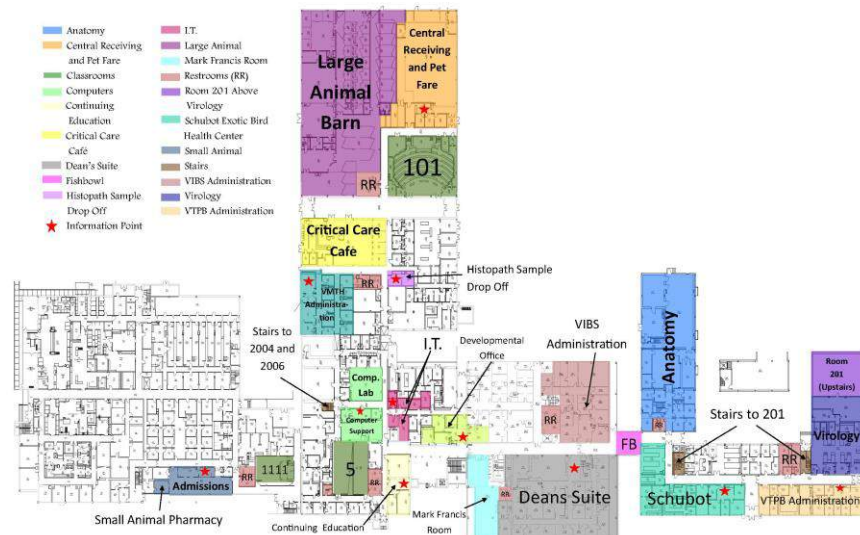

Live Webcast on Channel 6 at <http://www.ttvn.tamus.edu/Index.php?p=Streams>

**This seminar will be recorded and added to the Texas A&M One Health website, <http://onehealth.tamu.edu/>*

One Health is a University-wide Strategic Initiative.

All University faculty and students are welcomed and encouraged to attend.

**directions on back*

Merrideth Holub - One Health Program Coordinator
VMA 101, 4461 TAMU
College Station, TX 77843-4461

Tel. 979.845-5039 Fax 979.845-5088
Onehealth.tamu.edu

Directions:

- If you are arriving via Highway 6, take the University Drive exit and proceed west on University Drive. The street becomes Raymond Stotzer Parkway and the college is on the right at the corner of Agronomy Road and Raymond Stotzer.
- If you are arriving via Highway 21, exit Highway 47 at the Riverside Campus. Continue on Highway 47 until it intersects with Raymond Stotzer Parkway (also Highway 60), turning left toward the main TAMU campus. The college is on the left approximately one mile east of Easterwood Airport.

Parking Information:

- Those with parking passes for Lot 38 or 36 can park there
- Those with a business parking pass can park in Lot 38 or 36
- Those without a parking pass
 - can pay (\$2) for parking in Lot 72a or 72b
 - To avoid a parking ticket, please pay when you arrive at the lot. From there, you will enter the Medical Sciences Library Building (MEDL). Go straight through the lobby and on your right you will see a stairwell leading down. Take these stairs and follow the long hallway to the other end where you will find stairs leading up into the VMTH lobby. If you would like to enter the address for the parking lot into your GPS device, it is 202 Olsen Blvd, College Station, TX 77843.
 - can ride bus route 06 "12th Man" from the MSC and get dropped off at the Vet School